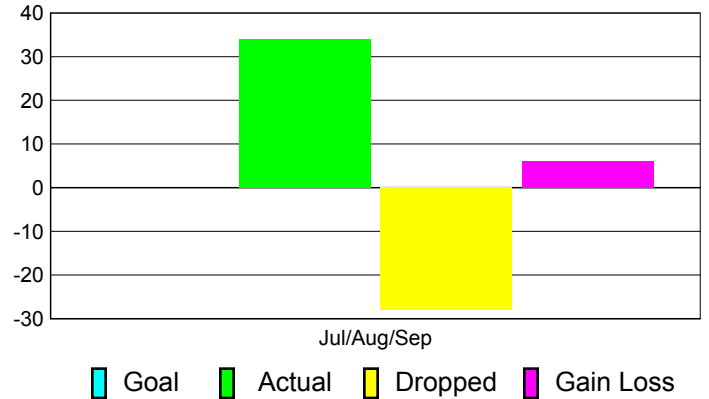

### YTD Status Quo Clubs 2011-2012

Status Quo Clubs Compared to Status Quo Members

## MEMBERSHIP

**Membership Results**  
2011-2012

**Membership**  
2010-2011

Month	Net Memb Goal	Actual New Memb	Actual Dropped Memb	Gain/Loss of Memb	Gain/Loss of Memb
Jul/Aug/Sep		34	-28	6	-5
<b>Totals</b>		<b>34</b>	<b>-28</b>	<b>6</b>	<b>-5</b>

### Membership Results 2011-2012

Goal, New, Dropped, Gain/Loss

### Comparison of Membership Gain/Loss

Current Year Compared to the Previous Year